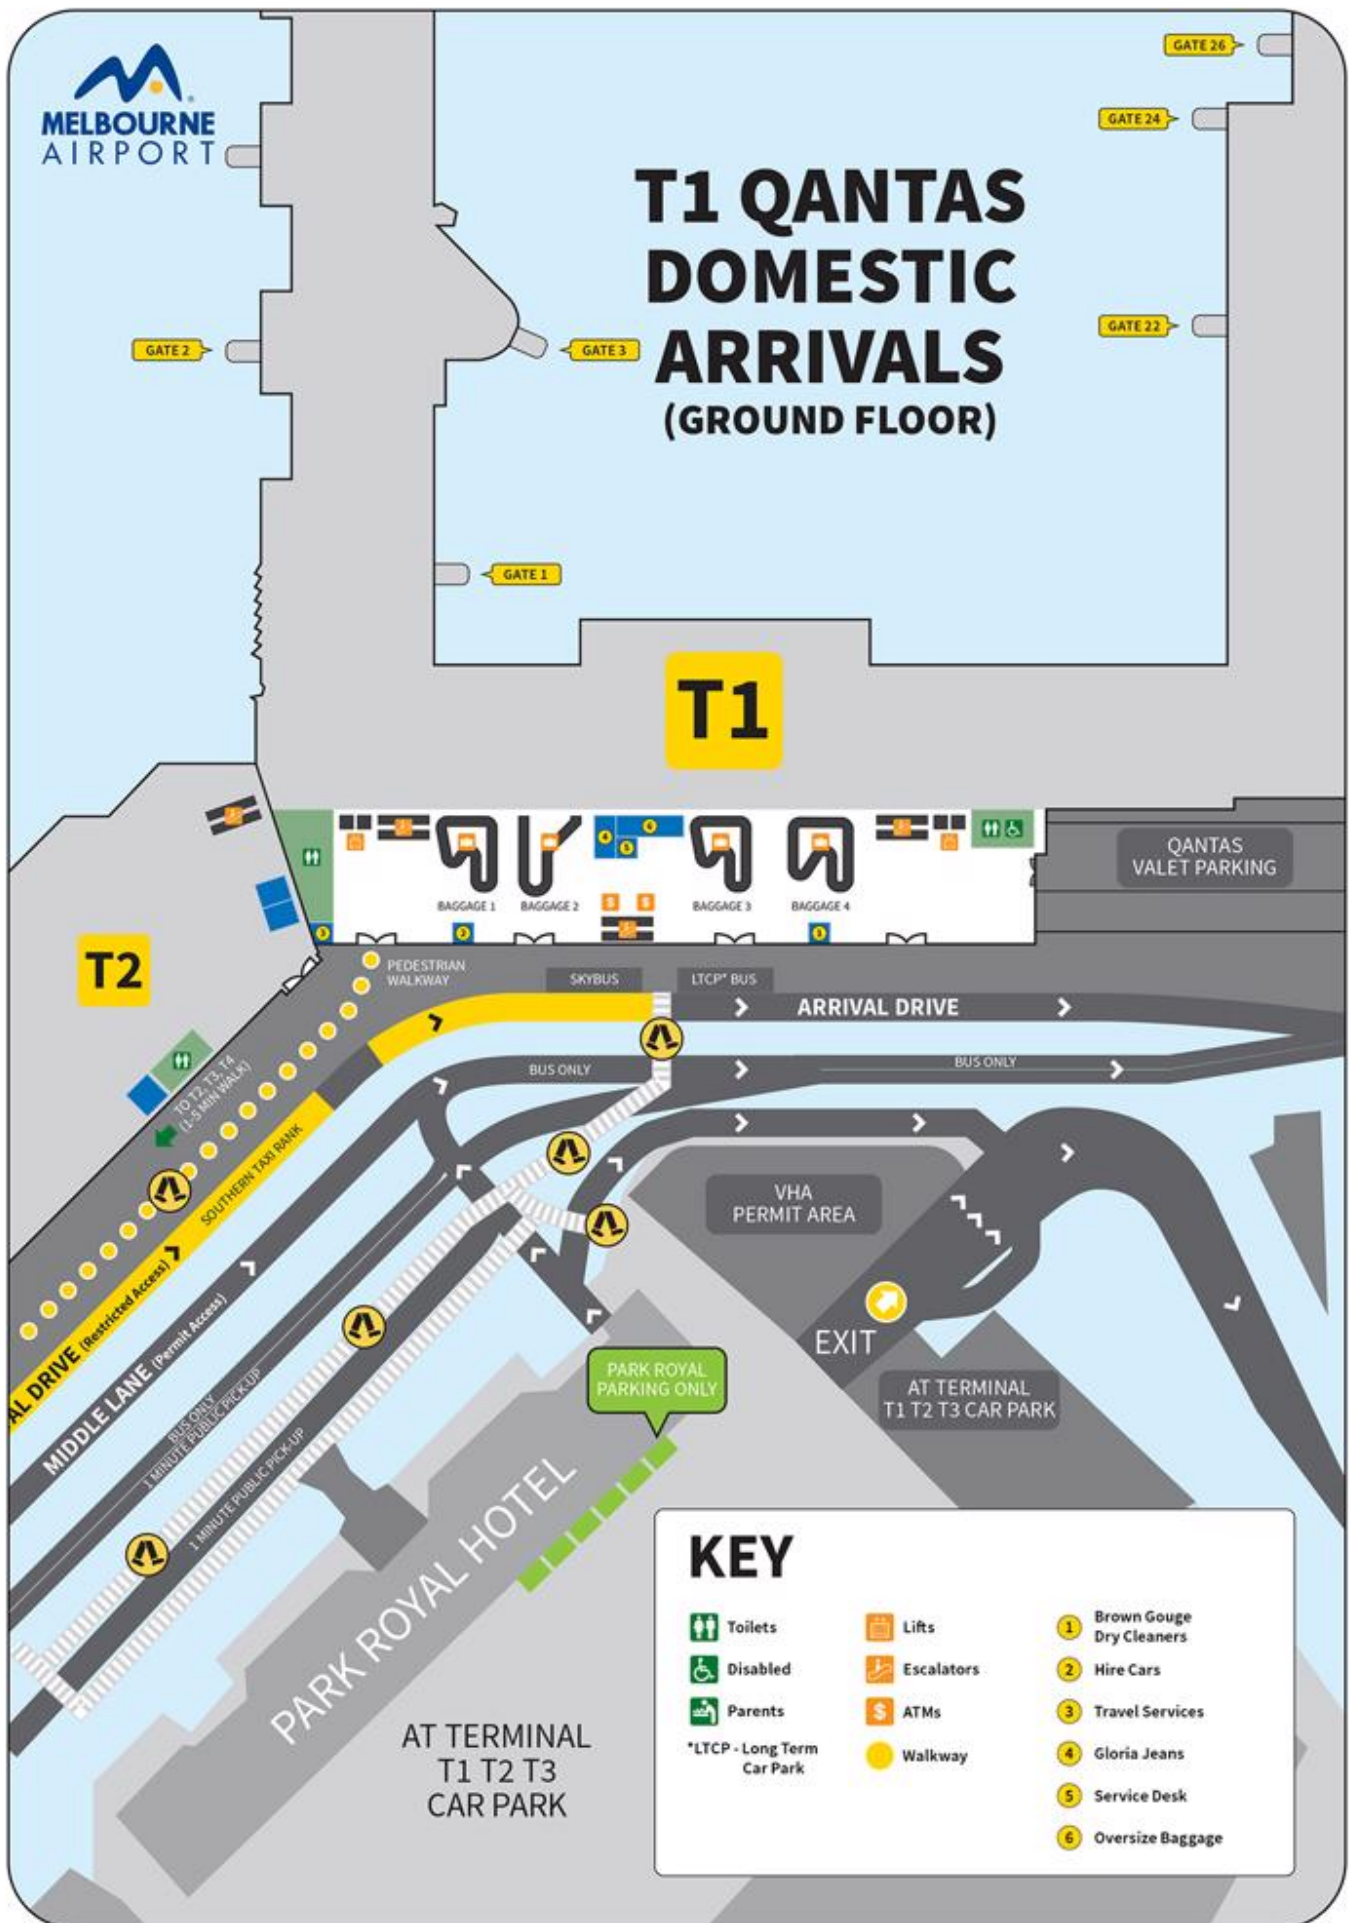

Melbourne Airport Terminal-1 Ground Floor Map

KEY

- | | | |
|----------------------------|------------|--------------------------|
| Toilets | Lifts | Brown Gouge Dry Cleaners |
| Disabled | Escalators | Hire Cars |
| Parents | ATMs | Travel Services |
| *LTCP - Long Term Car Park | Walkway | Gloria Jeans |
| | | Service Desk |
| | | Oversize Baggage |