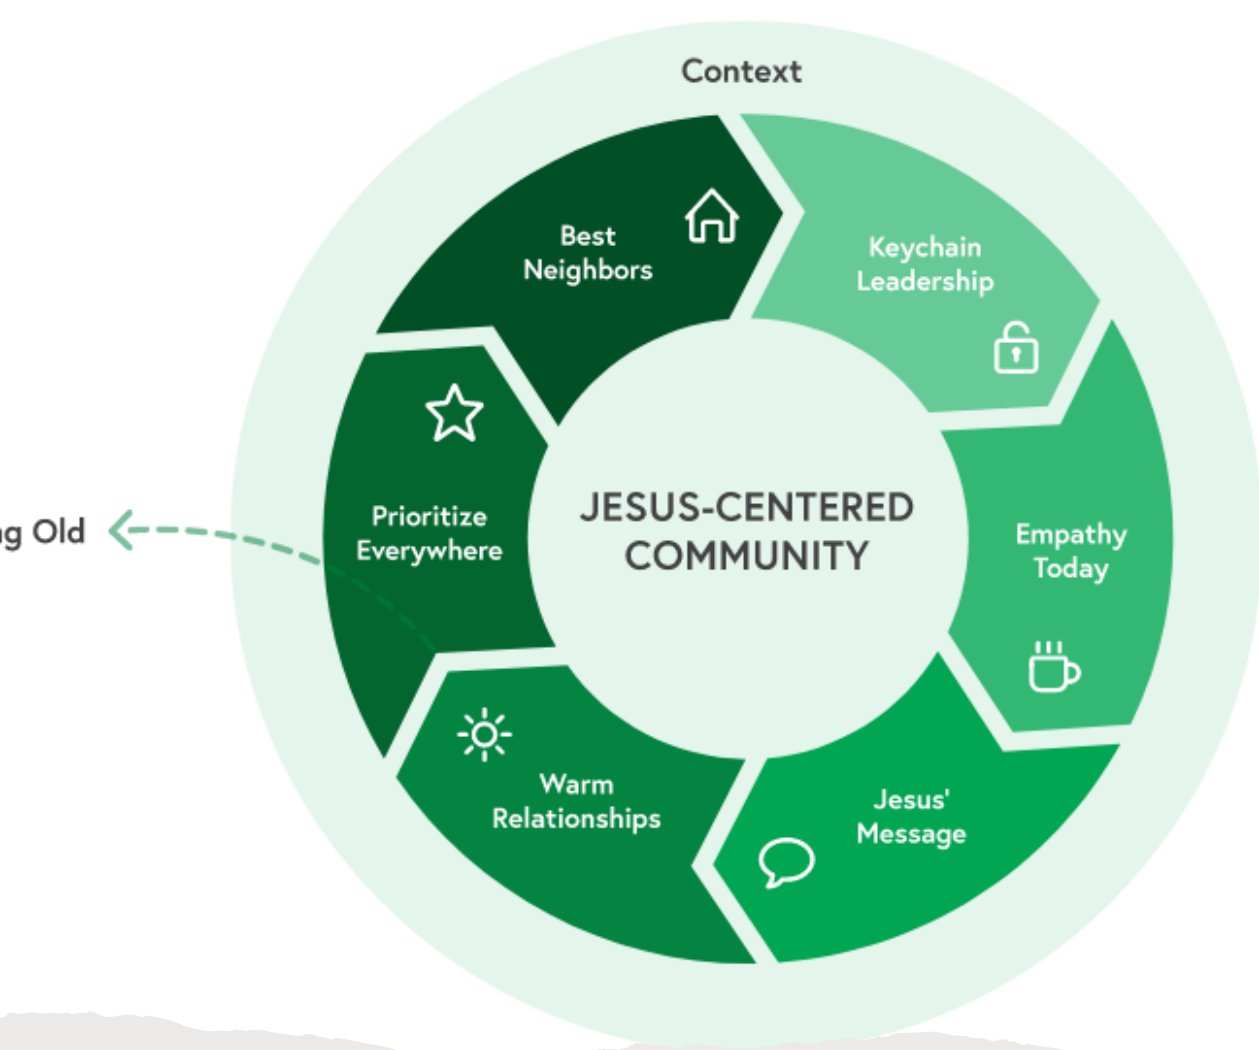

The background features a grayscale image of ocean waves with white foam. A red, multi-pointed geometric frame, resembling a stylized star or a complex polygon, is overlaid on the image. The text 'EMPOWERING GRACE' is centered within this frame.

**EMPOWERING
GRACE**

LCAQD Conference - *Groundwork*

1 June 2023

Aaron Glover

- Member at Our Saviour Lutheran Church, Rochedale
- Served as LYQ Director for 15 years
- ALWS Community Engagement Manager

*Australian
Lutheran
World Service*

Lutheran Youth of
Queensland

- Holiday Camping
- Leadership Development
- Ministry Training
- Campsite Ministry

Essential Reading

Empowered Grace = Space to Grow

LYQ Camps provide a welcoming space where young people can explore and experience a lived faith.

Warm relationships | Empathy Today | Jesus Message

Reflection Question:

When did your faith transition from head to heart and action?

What sparked that transition?

Empowered Grace = Opportunity to Serve

LYQ Camps provide a structured opportunity where young people are supported to step into leadership.