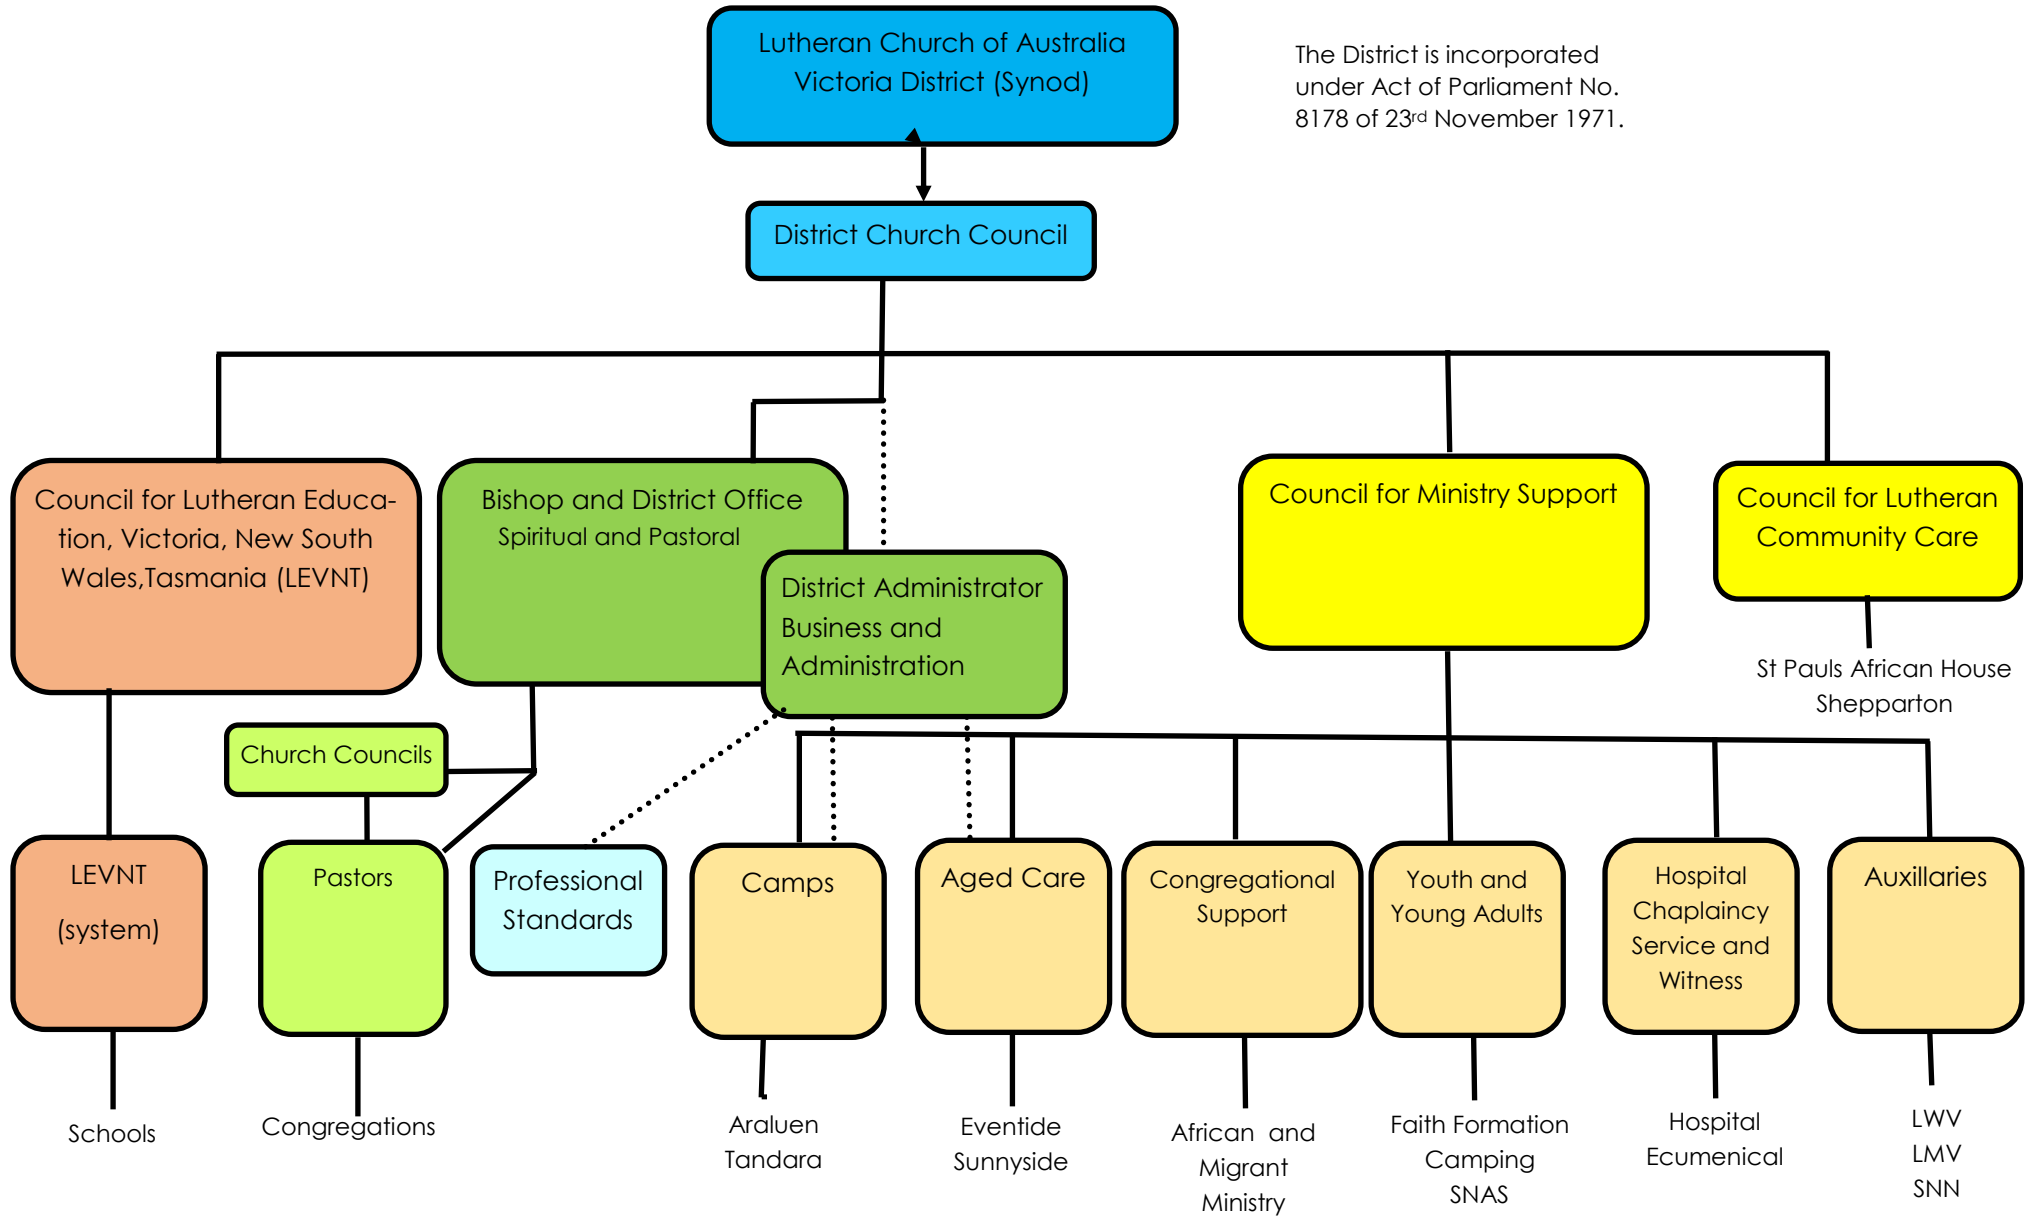

Organizational Chart Lutheran Church of Australia Victorian District

The District is incorporated under Act of Parliament No. 8178 of 23rd November 1971.